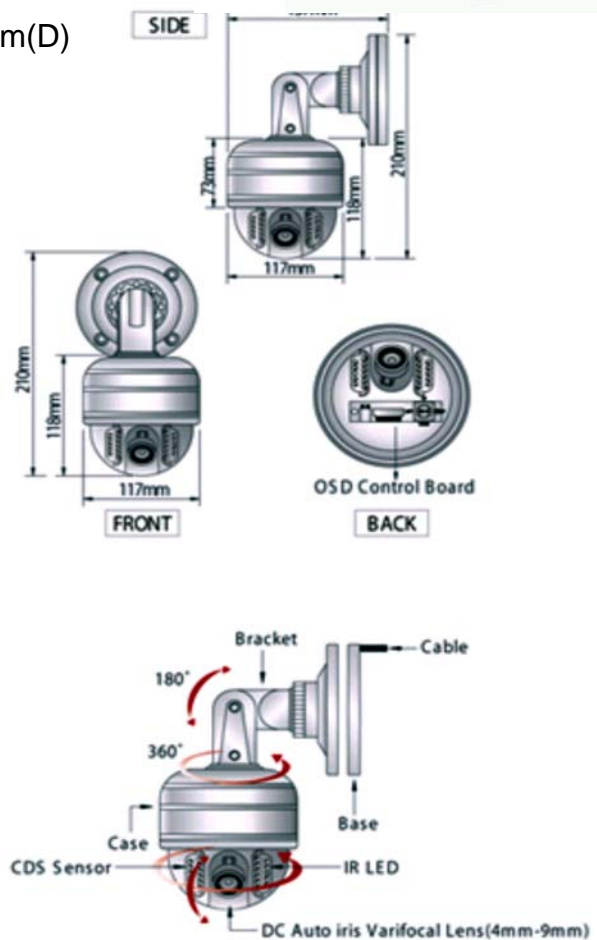

# PD-21IR

1/3" Sony Super HAD CCD  
Color Resolution of 560 TV Lines  
Built-in 21-Infrared LEDs with CDS sensor  
IR LED ON 0 Lux (IR LED Brightness Conservation Technology)  
Highest Resolution Vivid Sharp Picture in completely darkness  
Perfect No IR Light Reflection  
True Day & Night (IR Cut Filter Removable) HD-D366TDN  
DC Auto Iris Varifocal Lens(4mm-9mm)  
Extra Video Test Connector  
OSD(On Screen Display) Control Function  
Cable concealed thru bracket  
X-Y-Z 3-AXIS Bracket  
Dimensions 117mm(W) x 210mm(H) x 137mm(D)